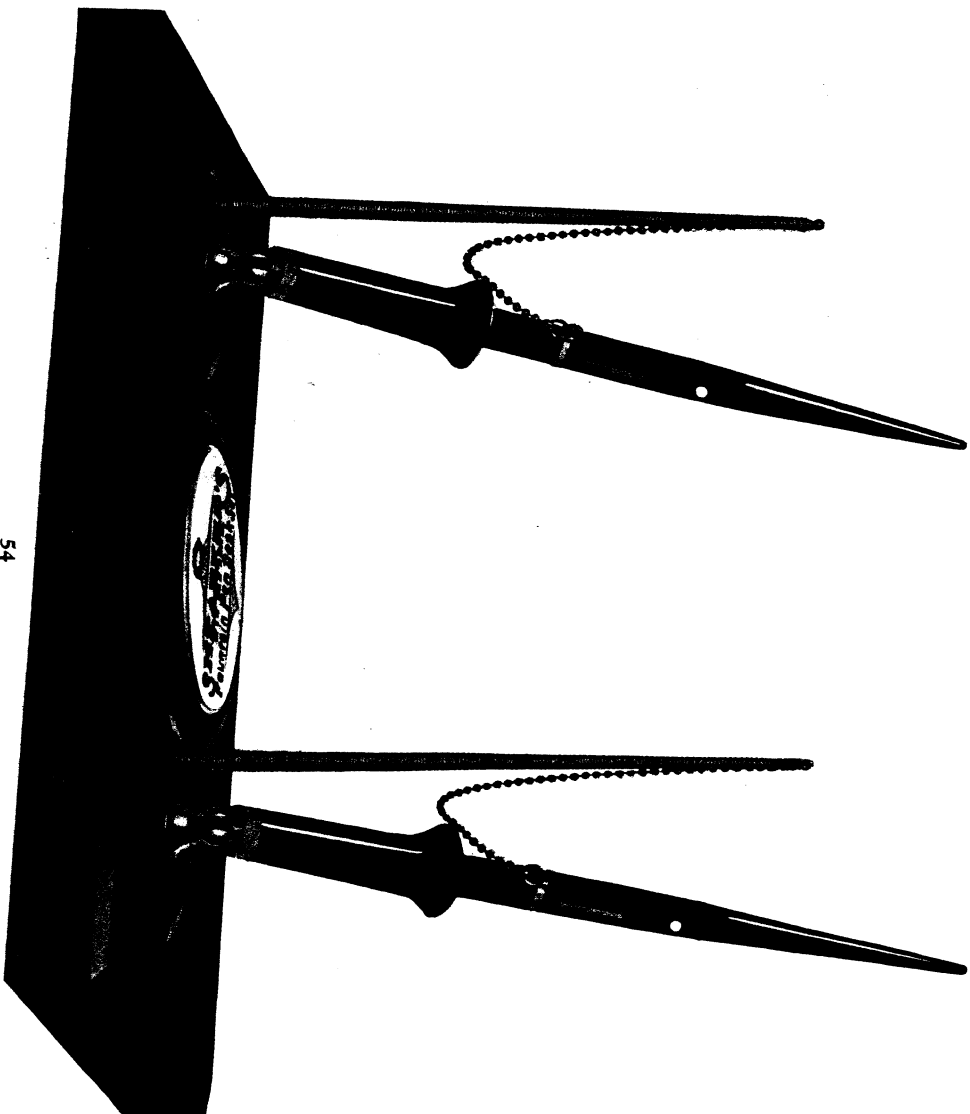

SHEAFFER'S

DESK FOUNTAIN-PEN SETS FOR HOTELS

THE double hotel desk set with two matched Lifetime desk fountain-pens provides generous space in the center of the base, for the advertisement of the merchant contributing the desk set to the hotel.

Bases are of jet black Carrara glass. The receptacles and Lifetime pens are of unbreakable Radite, guaranteed for a lifetime.

This plan should enable any Sheaffer account to sell many local merchants one or more of either the single or double desk fountain-pen sets for advertising purposes.

The hotel, bank, library or other semi-public place, would be happy indeed to receive one of these sets. And the publicity accorded the merchant's ad will repay him many times over for the initial cost of the set.

Space set aside for the glass ad is $3\frac{1}{2}$ inches in diameter. The design is hand decorated in many colors.

Spring and chain attachments are supplied as standard equipment on all sets. If the spring and chain attachment is not wanted, or if a long (24 inch) chain is desired the order must so specify.

No. 54 (Oakob)—Double set with individual hand colored glass ad and two matched Lifetime desk fountain-pens. Base 10 x $5\frac{1}{2}$ x 1. See illustration..... List $37.50

No. 55 (Quick)—Same as No. 54 except that glass disc for ad is not decorated, furnished plain..... List $35.00

54

..Phi 16 up..